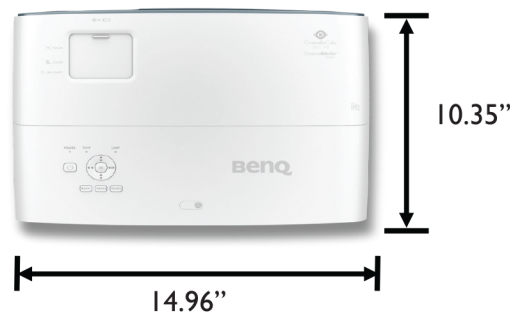

TK850

Home Entertainment

KEY FEATURES

- True 4K UHD (3840 x 2160) 8.3M pixel resolution
- Vivid colors and high brightness cut through living room ambient light
- Sport Mode powered by 98% Rec.709 coverage with optimized RGBW color wheel
- HDR-PRO™ projector-optimized HDR10 and HLG for live 4K broadcasting content
- High contrast 30,000:1 with dynamic Iris for sharpness
- Enables a 100" picture from 8.2 feet with short throw projection
- Easy to adjust image with vertical lens shift and auto vertical keystone
- Immersive 3D experience with resolution up to 1920x1080
- Supports up to 15,000 hours lamp life
- Customizable to your personal needs with ISFccc® Certificated control
- HDMI for your Apple TV 4K, Xbox One X and PS4 Pro
- Motion Enhancer to eliminate motion blur and noise in fast-motion video content

DIMENSIONS