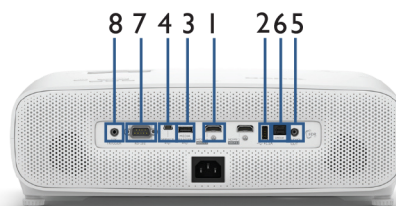

CONNECTIVITY

1. HDMI x 2(2.0b, HDCP2.2)
2. USB TypeA (5V/2.5A power)
3. USB TypeA (Media Reader, FW download)
4. USB Type min B (FW download, service)
5. Audio out (mini jack)
6. Audio out (S/PDIF) - (Only support 2-channel audio)
7. RS232 In (D-sub 9pin, male)
8. DC 12V Trigger (3.5mm Jack)

Environment Notice